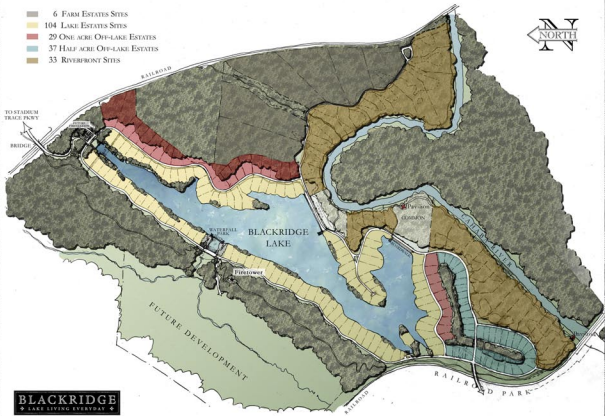

- 6 FARM ESTATES SITES
- 104 LAKE ESTATES SITES
- 29 ONE ACRE OFF-LAKE ESTATES
- 37 HALF ACRE OFF-LAKE ESTATES
- 33 RIVERFRONT SITES

BLACKRIDGE
 LAKE LIVING EVERYDAY